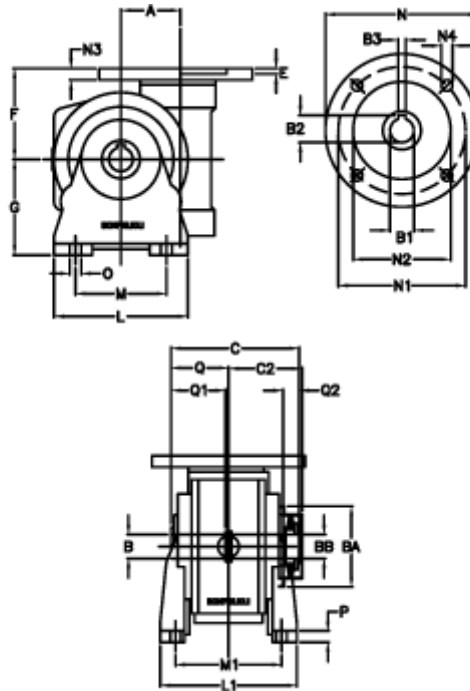

# Data Sheet

Article number: 390204402832316  
 Description: Worm Gear with Torque Limiter  
 VF 44-L1-V-28-P63B14

## Measures

|       |         |             |                   |    |        |    |        |
|-------|---------|-------------|-------------------|----|--------|----|--------|
| a     | = 44.60 | C2          | = 48              | M1 | = 81.0 | Q  | = 32.0 |
| B     | = 18    | Description | = VF 44V-xx-63B14 | N  | = 90   | Q1 | = 32   |
| B1 E7 | = 11    | E           | = 2.0             | N1 | = 75   | Q2 | = 12   |
| B2    | = 12.8  | F           | = 65              | N2 | = 60   |    |        |
| B3 H9 | = 4     | g           | = 72              | N3 | = 8.0  |    |        |
| BA    | = 40    | L           | = 90              | N4 | = 5,5  |    |        |
| BB H7 | = 11    | L1          | = 98.0            | O  | = 8.5  |    |        |
| C     | = 79    | m           | = 52              | P  | = 10   |    |        |